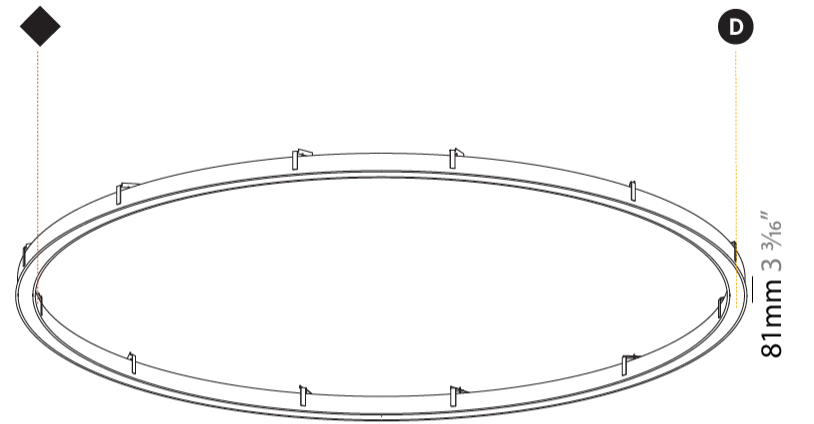

GENERAL

Series: Glorious
Subseries: Glorious Slim
Brand: Prolicht
Division: Architectural
Mounting Type: Recessed
Mounting Location: Ceiling
Subcategory: Ambient

PHYSICAL

Shape: Round
Diameter (mm): 5216
Diameter (in): 205 ³/₈
Height (mm): 81
Height (in): 3 ³/₁₆
Min. Recessing Depth (mm): 120
Min. Recessing Depth (in): 4 ³/₄
Light Distribution: Direct
Weight (kg): 47.924
Weight (lbs): 106.00
Diffuser: [PMMA - Opal or Micro-Prism](#)
Fixture Finish: [SSR / BKV / CWI / CRY / HAB / UFT / ITA / RUA / FTG / MYG / LOD / PUS / FRO / FUP / KIA / POP / BLS / SPG / MEY / GOH / GUM / CHC / COM / ABZ / JAG / OBR / MOS / ROR](#)
Fixture Material: Aluminum
Cut-out Measurements: 5207mm / 205" x 5063mm / 199 5/16"

ELECTRICAL

Lamp Type: LED (Zhaga Standard)
Input Wattage (W): 392
Total Output Wattage (W): 336
Dimming: [Tri-Mode (Non-Dimming and Phase Dimming (120Vac only) and 0-10V Dimming)](#)
Driver Included: Yes
Driver Location: Integrated
Driver Type: Constant Current - Universal
Driver Class: Class 2
Input Voltage (V): 120 - 277
Constant Current (MA): 350

LED

Color Temperature (°K): [3000 / 3500 / 4000](#)
Max. Delivered Lumen (lm): 47520 / 48510 / 49500
CRI: >80 CRI
Efficiency (%): 0.884
Lamp Life (hrs): 50000

OPTICAL

RATINGS AND CERTIFICATIONS

Certified By: Certified for North American Standards
IP rating: IP20