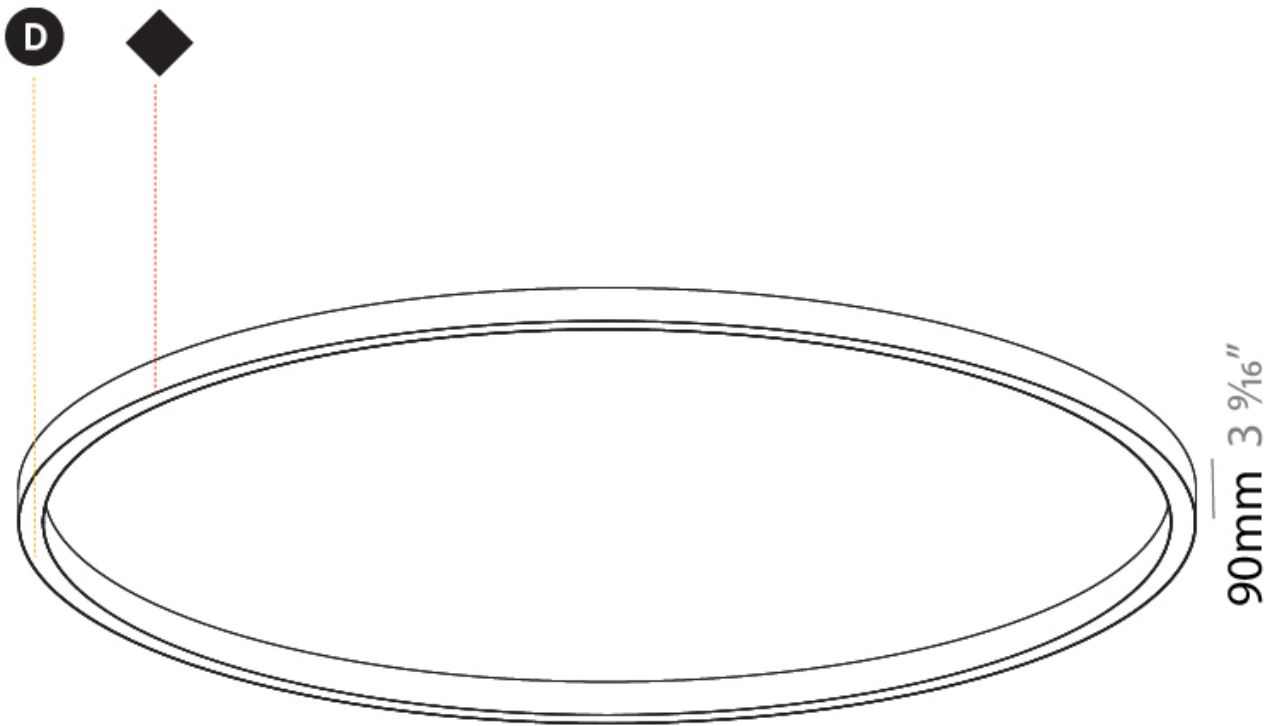

A3D022-

PROJECT
TYPE
SPECIFIER
QUANTITY
DATE

Ø 5070mm 199 5/8"

Ø 5200mm 204 3/4 "

GLORIOUS COLOR FINISH CHART

PROJECT _____
 TYPE _____
 SPECIFIER _____
 QUANTITY _____
 DATE _____

Fixture Finish

Sparkling Silver - 01 (SSR)