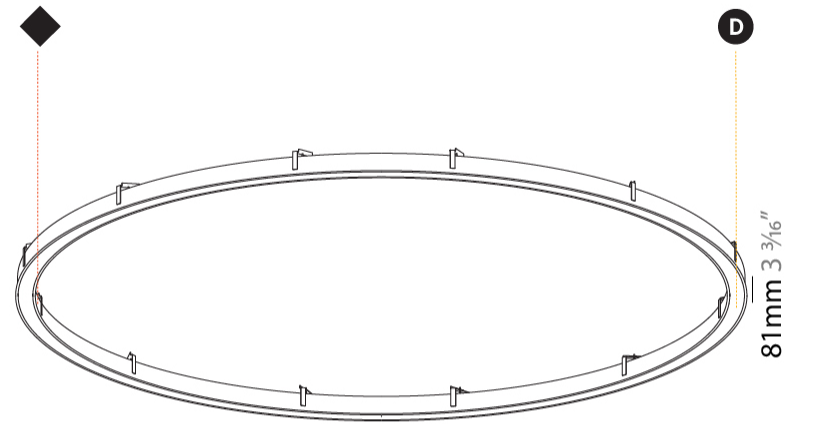

GENERAL

Series: Glorious
 Subseries: Glorious Slim
 Brand: Prolicht
 Division: Architectural
 Mounting Type: Recessed
 Mounting Location: Ceiling
 Subcategory: Ambient

PHYSICAL

Shape: Round
 Diameter (mm): 5216
 Diameter (in): 205 ³/₈
 Height (mm): 81
 Height (in): 3 ³/₁₆
 Min. Recessing Depth (mm): 120
 Min. Recessing Depth (in): 4 ³/₄
 Light Distribution: Direct
 Weight (kg): 47.924
 Weight (lbs): 106.00
 Diffuser: [PMMA - Opal or Micro-Prism](#)
 Fixture Finish: [SSR / BKV / CWI / CRY / HAB / LAG / UFT / ITA / RUA / RUR / MIC / FTG / MYG / TWT / LOD / PUS / FRO / FUP / KIA / POP / BLS / SPG / MEY / GOH / GUM / CHC / COM / ABZ / JAG / OBR / MOS / ROR](#)
 Fixture Material: Aluminum
 Cut-out Measurements: 5207mm / 205" x 5063mm / 199 5/16"

Ø 5054mm 199"
 Ø 5216mm 205 ³/₈ "

PROJECT
TYPE
SPECIFIER
QUANTITY
DATE

GLORIOUS SLIM SURFACE

A3D022-

base number	LED Dimming	Color Temperature	Finishes (Diamond)	Diffuser Options
-------------	-------------	-------------------	--------------------	------------------

GENERAL

Series: Glorious
 Subseries: Glorious Slim
 Brand: Prolicht
 Division: Architectural
 Mounting Type: Surface
 Mounting Location: Ceiling
 Subcategory: Ambient

PHYSICAL

Shape: Round
 Diameter (mm): 5200
 Diameter (in): 204 ³/₄
 Height (mm): 90
 Height (in): 3 ⁹/₁₆
 Light Distribution: Direct
 Weight (kg): 47.924
 Weight (lbs): 105.43
 Diffuser: PMMA - Opal or Micro-Prism
 Fixture Finish: SSR / BKV / CWI / CRY / HAB / LAG / UFT / ITA / RUA / RUR / MIC / FTG / MYG / TWT / LOD / PUS / FRO / FUP / KIA / POP / BLS / SPG / MEY / GOH / GUM / CHC / COM / ABZ / JAG / OBR / MOS / ROR
 Fixture Material: Aluminum

A3D022-

PROJECT
TYPE
SPECIFIER
QUANTITY
DATE

Ø 5070mm 199 5/8"

Ø 5200mm 204 3/4 "

GLORIOUS COLOR FINISH CHART

PROJECT _____
 TYPE _____
 SPECIFIER _____
 QUANTITY _____
 DATE _____

Fixture Finish

Sparkling Silver - 01 (SSR)