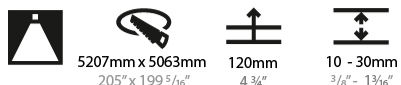

GENERAL

Series: Glorious
Subseries: Glorious Slim
Brand: Prolicht
Division: Architectural
Mounting Type: Recessed
Mounting Location: Ceiling
Subcategory: Ambient

PHYSICAL

Shape: Round
Diameter (mm): 5216
Diameter (in): 205 ³/₈
Height (mm): 81
Height (in): 3 ³/₁₆
Min. Recessing Depth (mm): 120
Min. Recessing Depth (in): 4 ³/₄
Light Distribution: Direct
Weight (kg): 47.924
Weight (lbs): 106.00
Diffuser: [PMMA - Opal or Micro-Prism](#)
Fixture Finish: [SSR / BKV / CWI / CRY / HAB / UFT / ITA / RUA / FTG / MYG / LOD / PUS / FRO / FUP / KIA / POP / BLS / SPG / MEY / GOH / GUM / CHC / COM / ABZ / JAG / OBR / MOS / ROR](#)
Fixture Material: Aluminum
Cut-out Measurements: 5207mm / 205" x 5063mm / 199 5/16"

ELECTRICAL

Lamp Type: LED (Zhaga Standard)
Input Wattage (W): 392
Total Output Wattage (W): 336
Dimming: [Tri-Mode (Non-Dimming and Phase Dimming (120Vac only) and 0-10V Dimming)](#)
Driver Included: Yes
Driver Location: Integrated
Driver Type: Constant Current - Universal
Driver Class: Class 2
Input Voltage (V): 120 - 277
Constant Current (MA): 350

LED

Color Temperature (°K): [3000 / 3500 / 4000](#)
Max. Delivered Lumen (lm): 47520 / 48510 / 49500
CRI: >80 CRI
Efficiency (%): 0.884
Lamp Life (hrs): 50000

OPTICAL

RATINGS AND CERTIFICATIONS

Certified By: Certified for North American Standards
IP rating: IP20