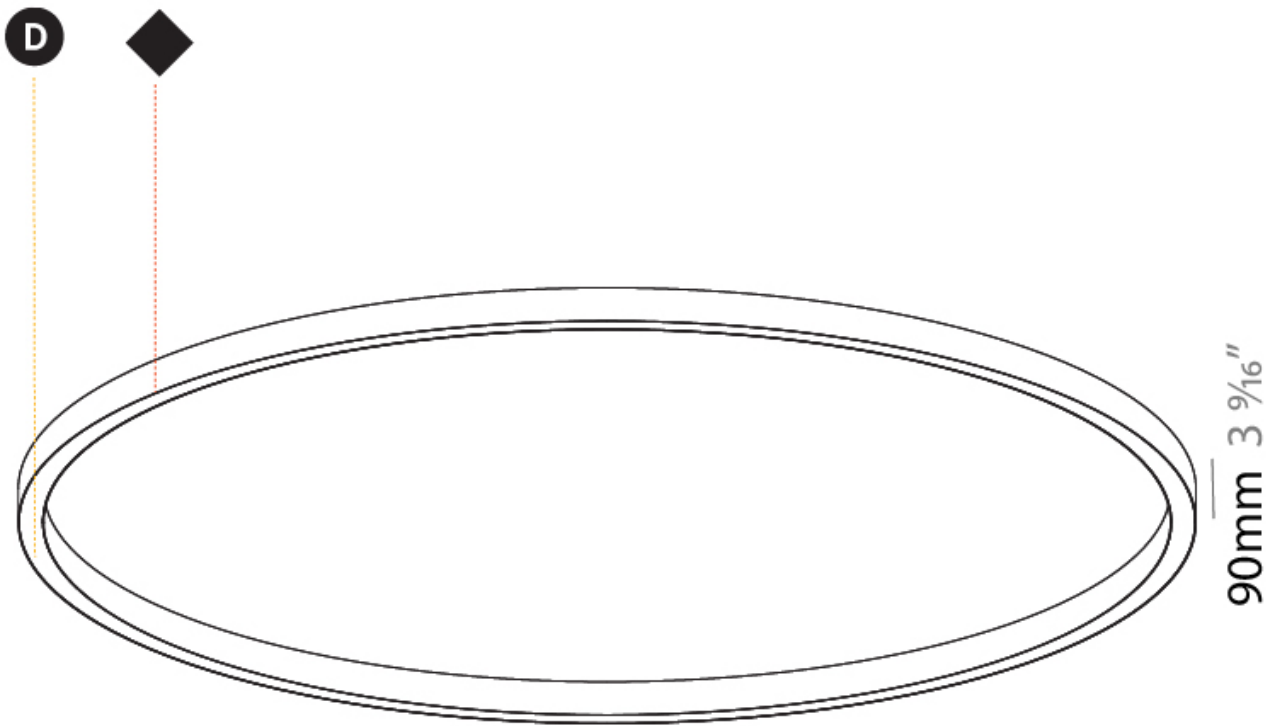

Ø 5070mm 199 5/8"

Ø 5200mm 204 3/4 "

GLORIOUS COLOR FINISH CHART

PROJECT _____

TYPE _____

SPECIFIER _____

QUANTITY _____

DATE _____